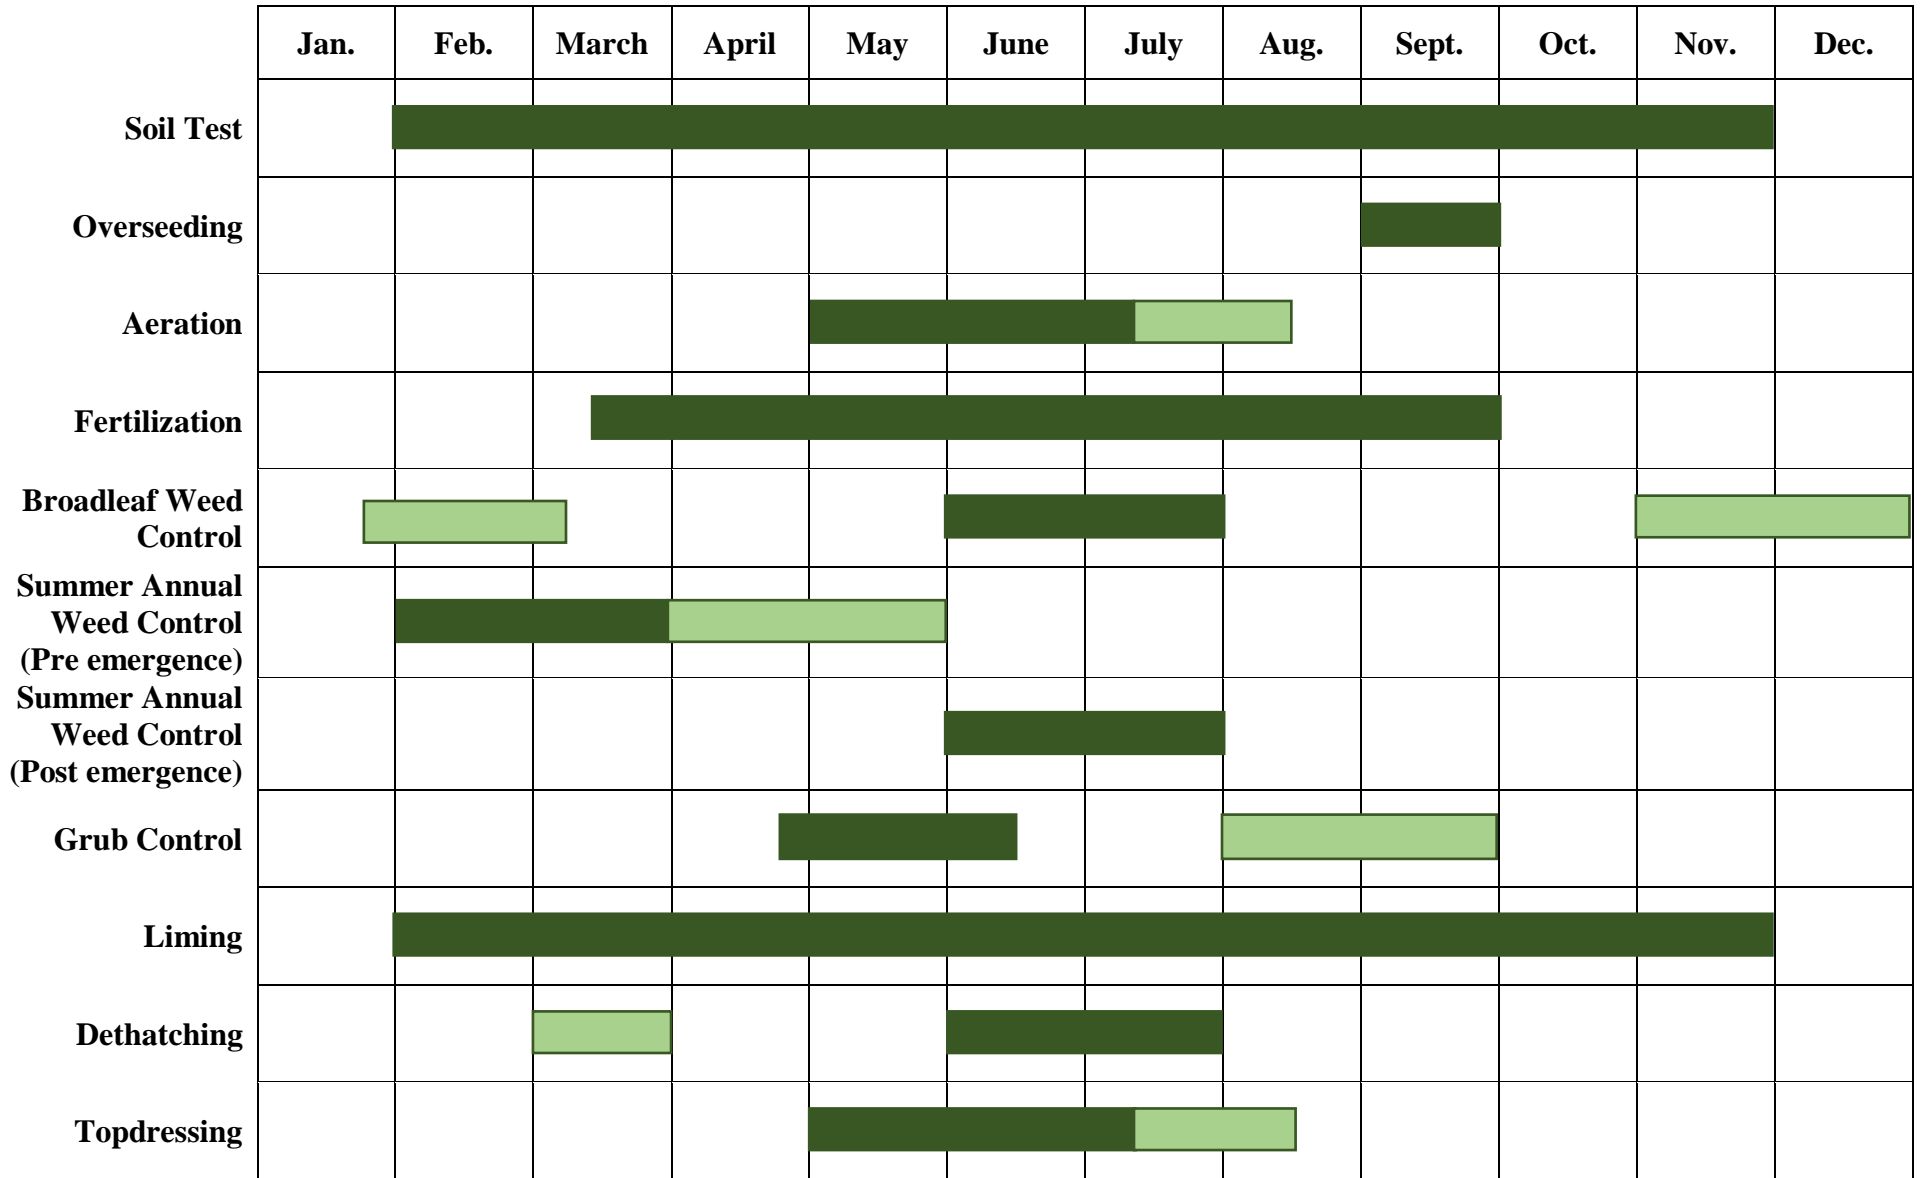

Football Field Turfgrass Management Calendar

Bermudagrass

Can perform management practice or control at this time
 Optimum time to perform management practice or control procedures

Information adapted from University of Tennessee Bermudagrass Athletic Field Management Calendar (<https://utextension.tennessee.edu/publications/Documents/PB1632.pdf>)

Timings listed above are averages and should be adjusted based on location and weather conditions