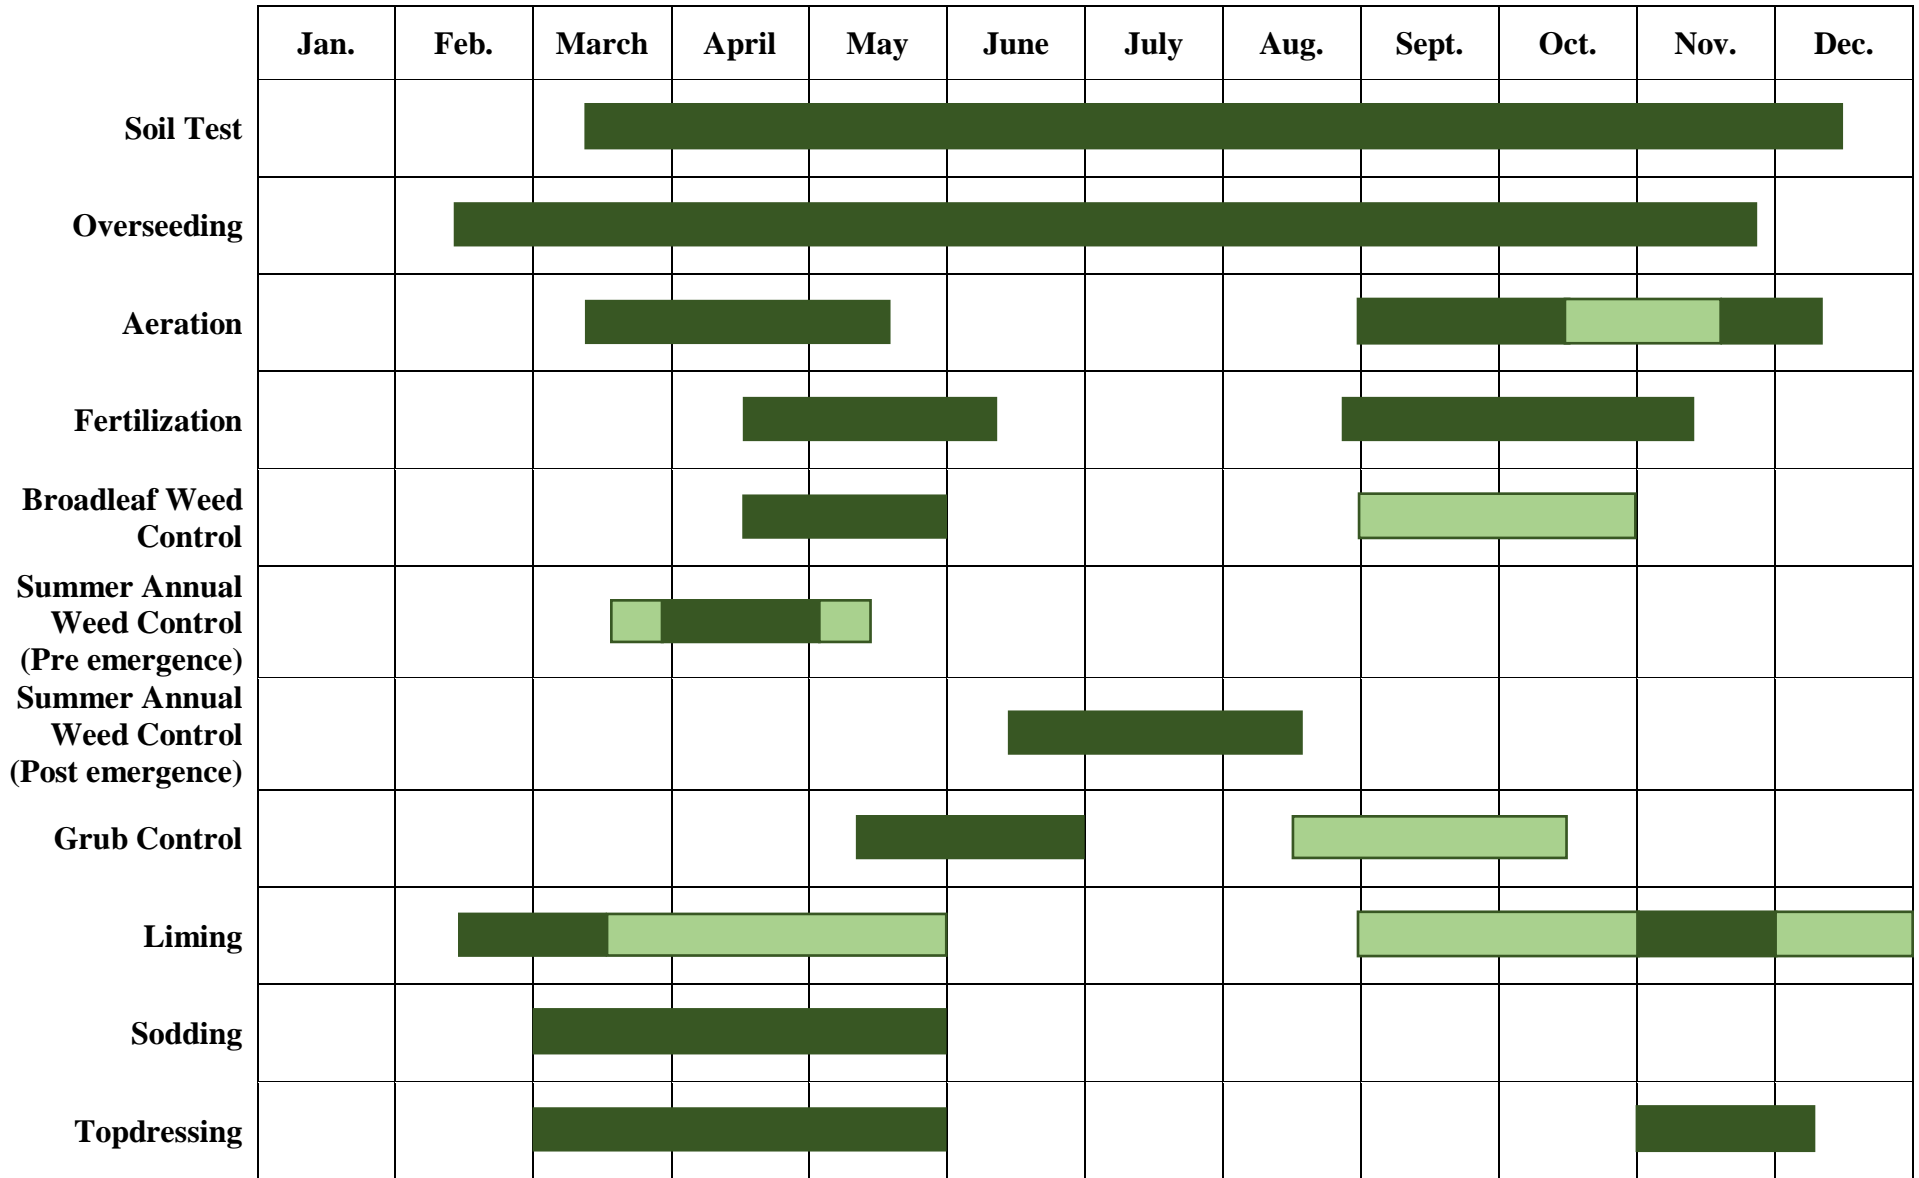

**Football Field Turfgrass Management Calendar**  
 Kentucky Bluegrass, Perennial Ryegrass, Tall Fescue

Can perform management practice or control at this time
  Optimum time to perform management practice or control procedures

For more information, visit <http://plantscience.psu.edu/research/centers/turf/extension/factsheets/seasons>  
 Timings shown above are averages and should be adjusted based on location and weather conditions