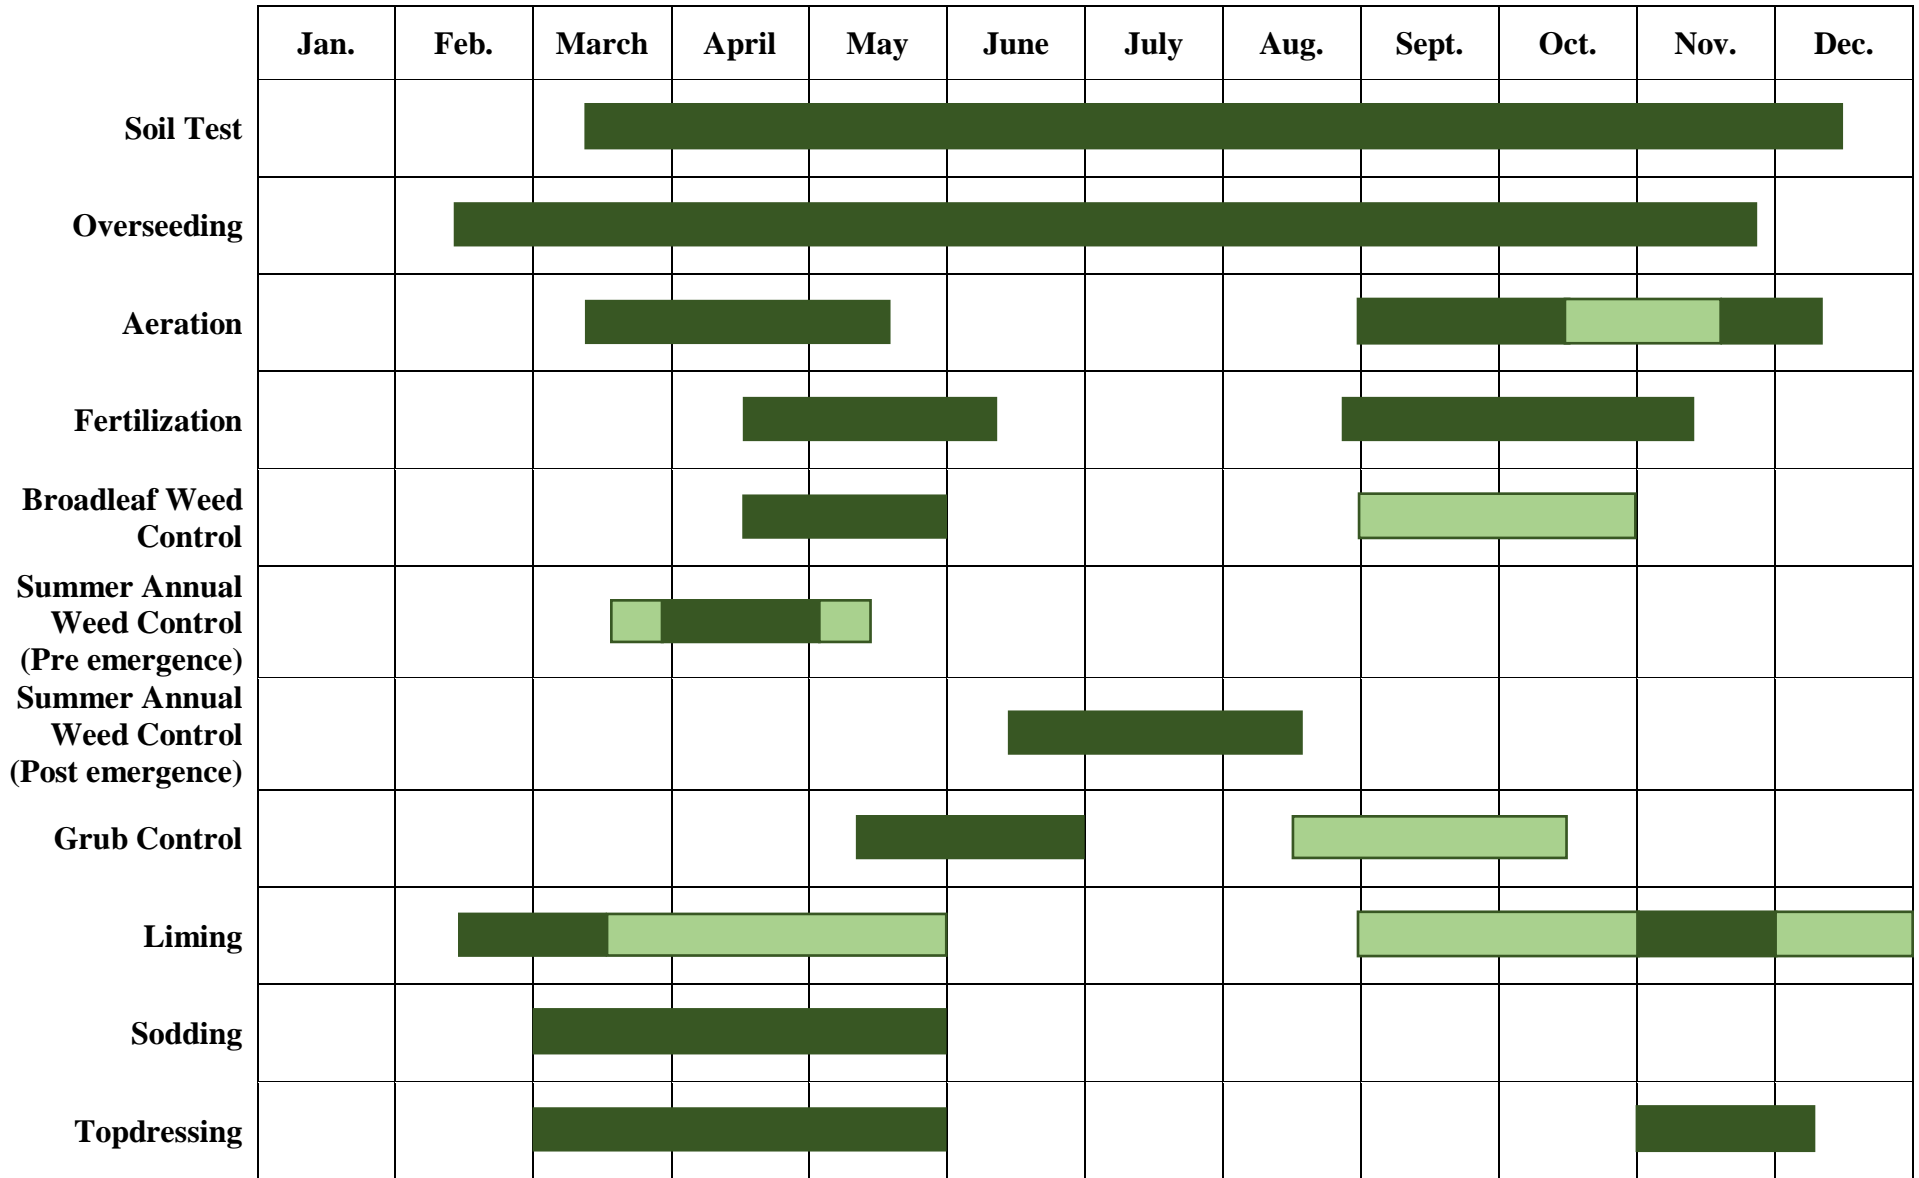

Football Field Turfgrass Management Calendar
 Kentucky Bluegrass, Perennial Ryegrass, Tall Fescue

Can perform management practice or control at this time
 Optimum time to perform management practice or control procedures

For more information, visit <http://plantscience.psu.edu/research/centers/turf/extension/factsheets/seasons>
 Timings shown above are averages and should be adjusted based on location and weather conditions